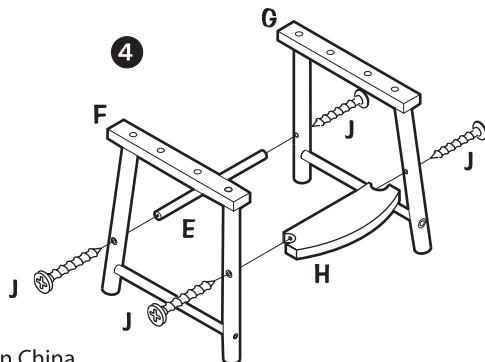

**CAUTION:**

**Adult Assembly Required.** Contains screws which are small parts. Care should be taken when unpacking and assembling product.

#3649128

**ASSEMBLY INSTRUCTIONS**

Tools are not included  
Contents may vary

# Baby's Mealtime High Chair

A finely-crafted wooden high chair for feeding baby!

Made and printed in China.  
©2005 Small World Toys®. P.O. Box 3620, Culver City, CA 90231  
Conforms to ASTM F963-03  
Small World Toys and All About Baby are registered trademarks of Small World Toys.