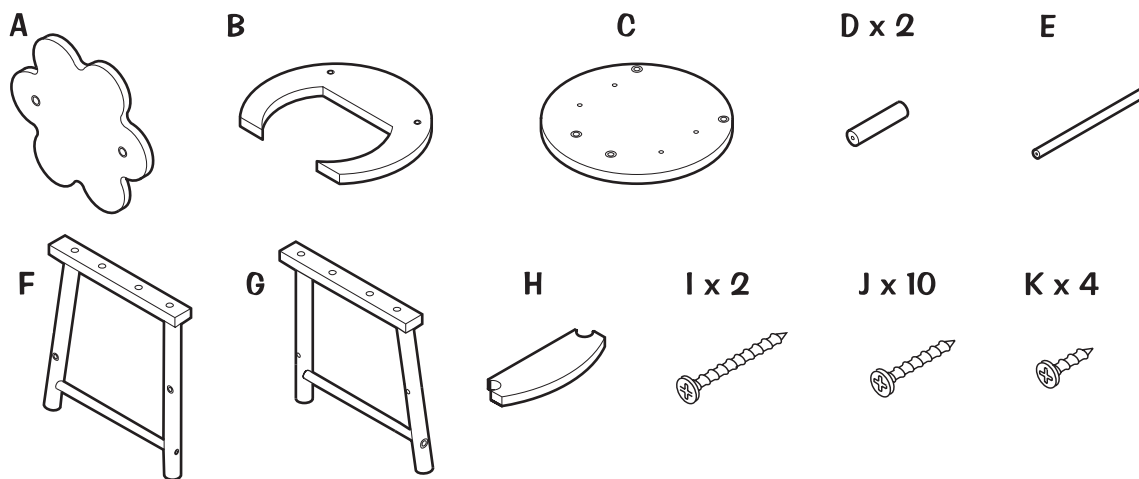

**CAUTION:**

**Adult Assembly Required.** Contains screws which are small parts. Care should be taken when unpacking and assembling product.

#3649128

**ASSEMBLY INSTRUCTIONS**

Tools are not included  
Contents may vary

# Baby's Mealtime High Chair

A finely-crafted wooden high chair for feeding baby!

Made and printed in China.  
©2005 Small World Toys®. P.O. Box 3620, Culver City, CA 90231  
Conforms to ASTM F963-03  
Small World Toys and All About Baby are registered trademarks of Small World Toys.