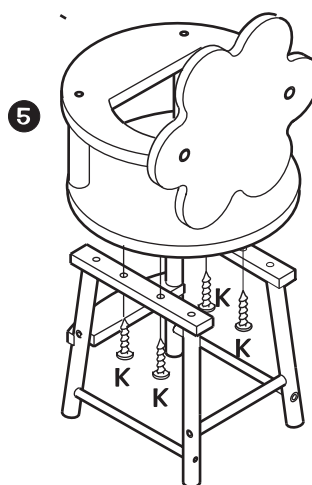

**CAUTION:**

**Adult Assembly Required.** Contains screws which are small parts. Care should be taken when unpacking and assembling product.

#3649128

**ASSEMBLY INSTRUCTIONS**

Tools are not included  
Contents may vary

# Baby's Mealtime High Chair

A finely-crafted wooden high chair for feeding baby!

Made and printed in China.  
©2005 Small World Toys®. P.O. Box 3620, Culver City, CA 90231  
Conforms to ASTM F963-03  
Small World Toys and All About Baby are registered trademarks of Small World Toys.