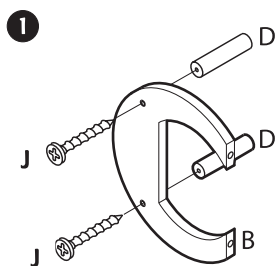

**CAUTION:**

**Adult Assembly Required.** Contains screws which are small parts. Care should be taken when unpacking and assembling product.

#3649128

**ASSEMBLY INSTRUCTIONS**

Tools are not included  
Contents may vary

# Baby's Mealtime High Chair

A finely-crafted wooden high chair for feeding baby!

Made and printed in China.  
©2005 Small World Toys®. P.O. Box 3620, Culver City, CA 90231  
Conforms to ASTM F963-03  
Small World Toys and All About Baby are registered trademarks of Small World Toys.