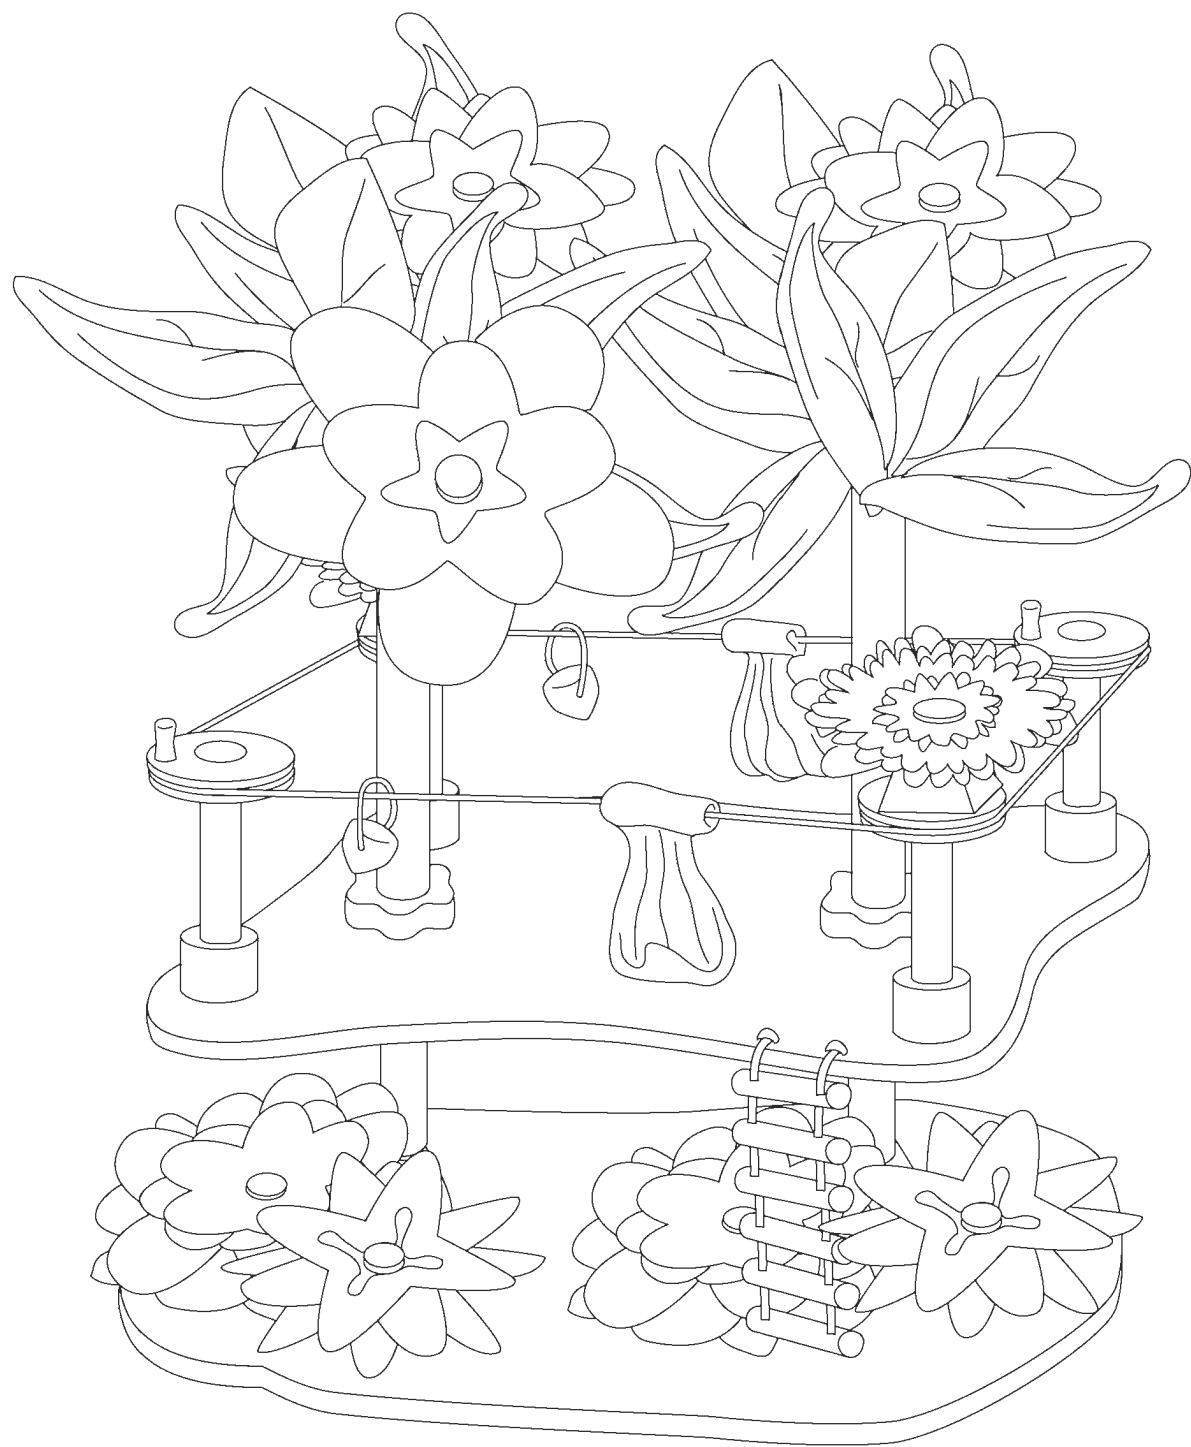

9

For the finishing touch, decorate your Fairy Treehouse with all 6 potting plants.

Made and printed in China. ©2005 Small World Toys. P.O. Box 3620, Culver City, CA 90231
Conforms to ASTM F963-03. Ryan's Room® is a registered trademark Small World Toys.

See you at www.smallworldtoys.com/ryansroom

FAIRYLAND FOREST
A magical treehouse for fairies and friends!

Assembly Instructions
Adult Assembly Required

CAUTION: Contains small parts needed for assembly.
Keep away from children under 3 years of age.

PIECES			
 First floor tree trunks X 2	 Second floor tree trunks X 2	 base	 Flowers in pots Large petals X 2
 Pulley wheel X 2	 Pulley wheel with handle X 2	 Second floor with hanging ladder	 Flowers in pots Medium petals X 2
 Pulley wheel X 2	 Pulley wheel with handle X 2	 Pulley Ride	 Flowers in pots Small petals X 2
 Leaf stems Large X 6	 Leaf stems Small X 4	 Flowers with stems Large petals X 2	 Flowers with stems Small petals X 2