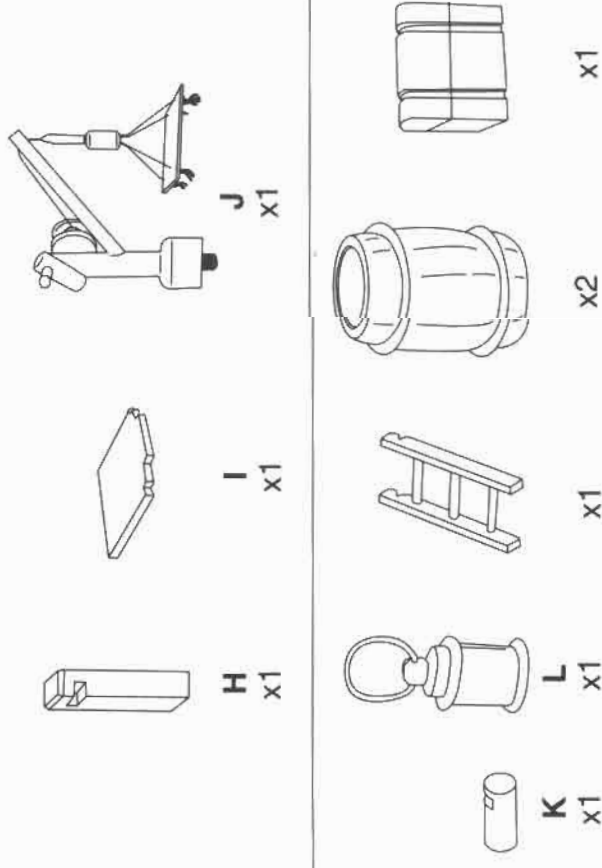

Captain's Wharf

Assembly Instructions

Adult assembly required

WARNING:
CHOKING HAZARD- Small parts.
Not for children under 3 years.

Contents

Total pieces: 22

Step 1

Step 2

Step 3

Step 4

See you at:
www.smallworldtoys.com/ryansroom

©2004 Small World Toys®
Printed in China.