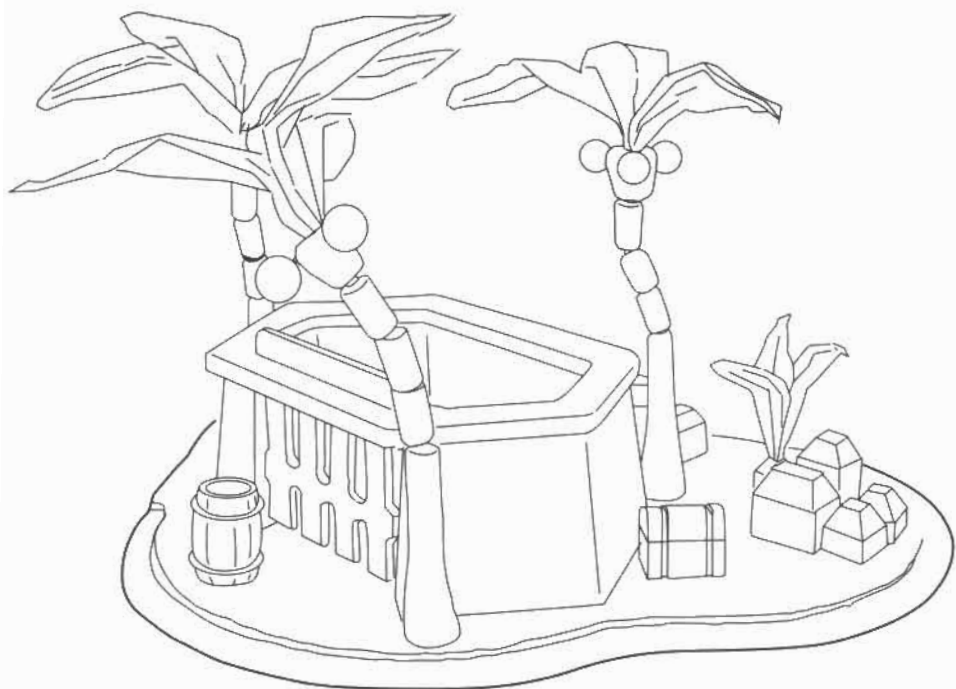

Jolly Roger Jail

Assembly Instructions

Adult assembly required

WARNING:
CHOKING HAZARD- Small parts.
Not for children under 3 years.

Contents

Total pieces: 14

A
x1

B
x1

C
x3

D
x1

E
x1

F
x1

G
1 set of 6

Assembly

See you at:
www.smallworldtoys.com/ryansroom

©2004 Small World Toys®
Printed in China.